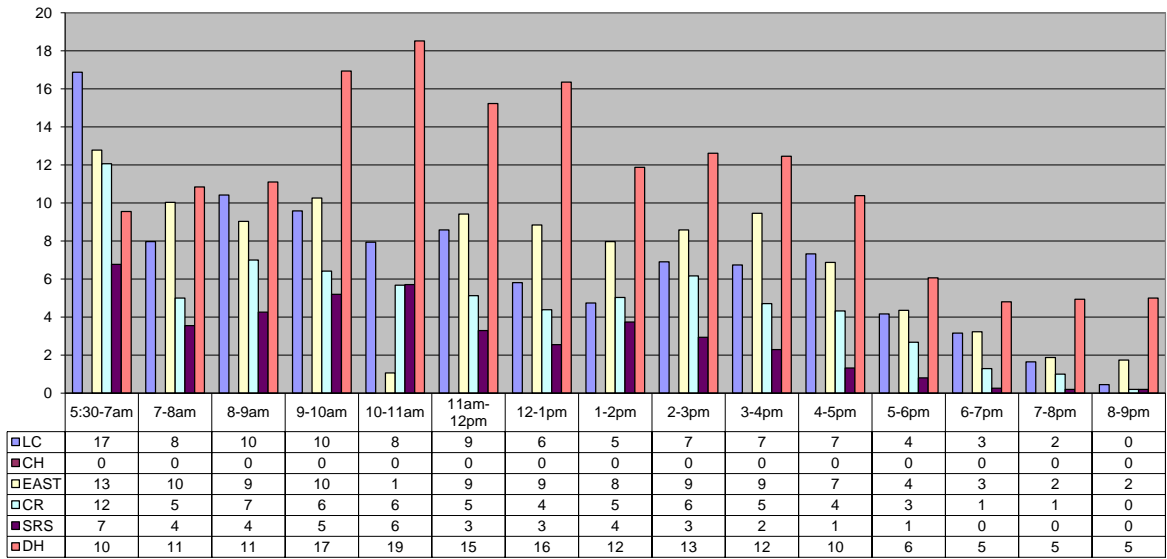

August 2023 Fitness Room Use By Hour

Average - All Fitness by: Hr	58	37	42	48	39	42	38	33	37	36	30	18	13	10	8
Visits	LC	CH	EAST	CR	SRS	DH	Total (All CTRS)								
Tot Month	3171	0	3270	2203	1335	5166	15145								
v Per Day	102.3	0.0	105.5	71.1	43.1	166.6	488.5								
Av Hr	6.6	0.0	6.8	4.6	2.8	10.8	31.5								